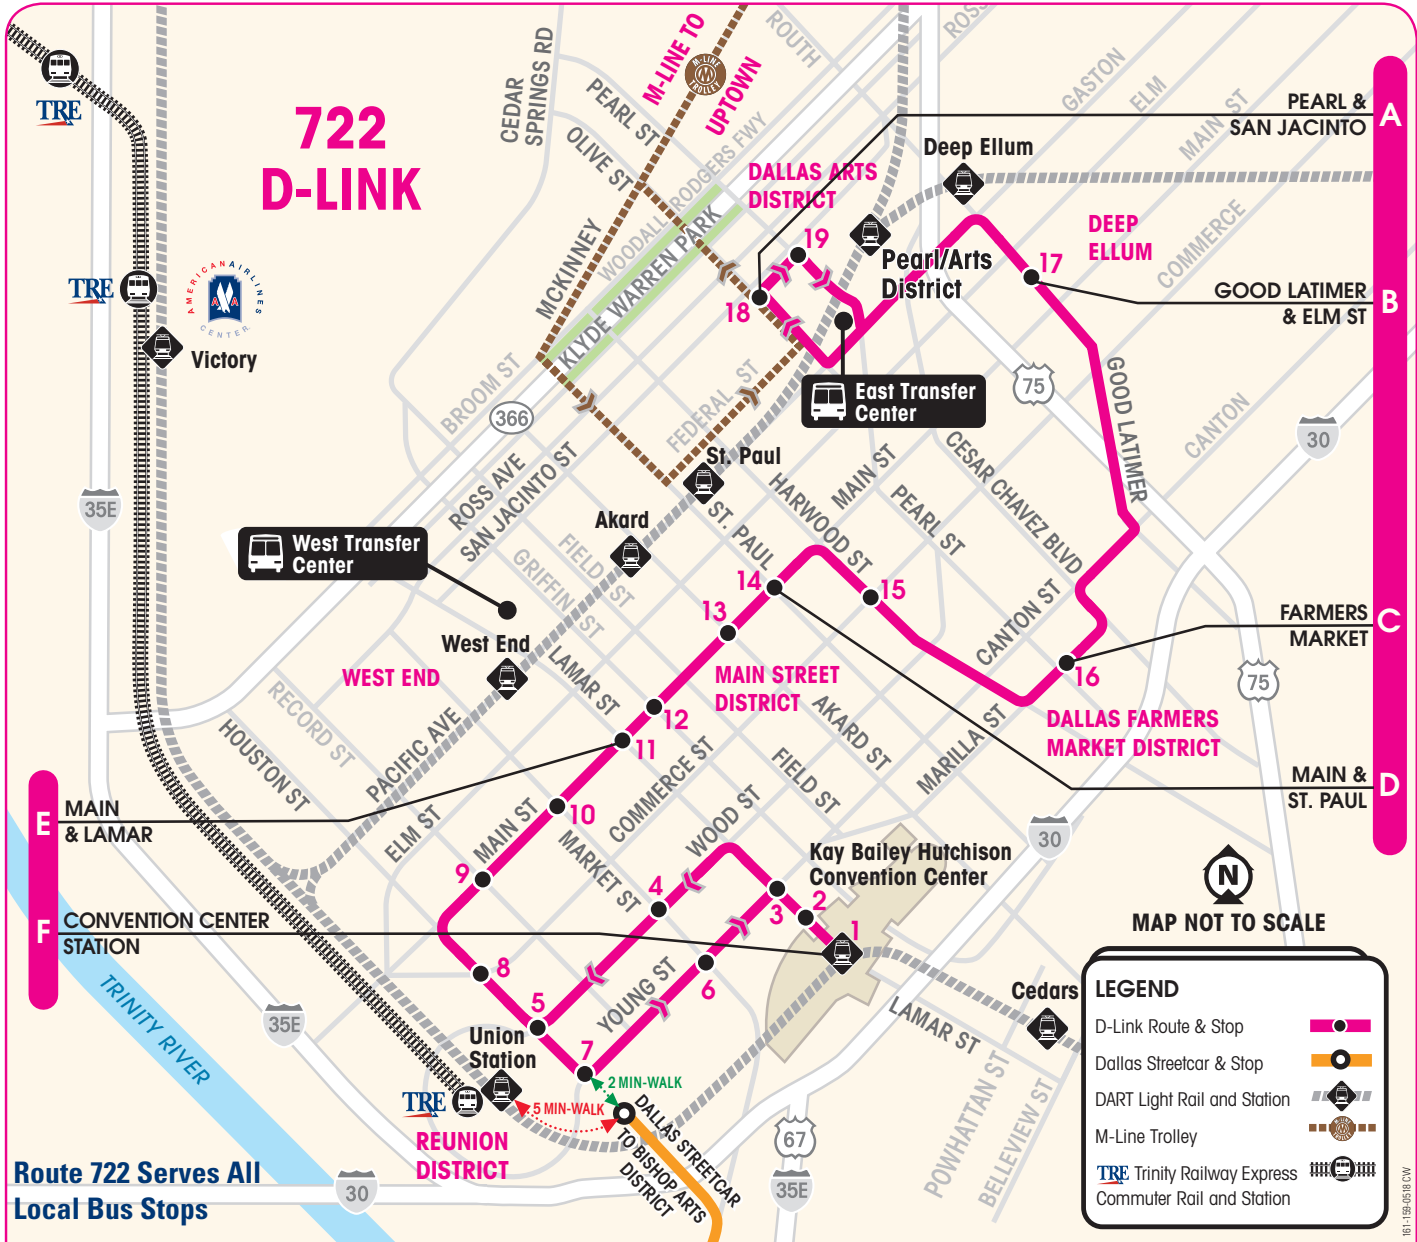

Explore Downtown Dallas on the D-Link Route 722

- Buses run every 15 minutes, 10:30 a.m. - 9:30 p.m., 7 days a week
- Exclusively serves the districts of downtown Dallas
- Service provided by DART, Downtown Dallas, Inc. and the City of Dallas
- Always FREE to ride

DART.org/dlink

Route 722 Serves All Local Bus Stops

STOP NUMBERS AND PLACES OF INTEREST

- | | | |
|---|--|--|
| 1. Convention Center Station | 7. Dallas Streetcar, TRE & Union Station | 13. Pegasus Plaza |
| 2. Kay Bailey Hutchison Convention Center | 8. Dealey Plaza & Sixth Floor Museum at Dealey Plaza | 14, 15. Main Street Garden |
| 3. Omni Dallas Hotel/ Restaurants | 9. John F. Kennedy Memorial Plaza, Sixth Floor Museum at Dealey Plaza & West End | 16. Dallas Farmers Market |
| 4. Lubben Plaza | 10, 11. West End & West End Station | 17. Deep Ellum |
| 5. Dallas Streetcar, TRE & Hyatt Regency Dallas | 12. Belo Garden & Rosa Parks Plaza | 18. McKinney Ave Trolley, Dallas Arts District & Klyde Warren Park |
| 6. Ferris Plaza Park | | 19. Pearl/Arts District Station |

HOLIDAY SCHEDULE

A Saturday schedule will be operated on the day after Thanksgiving Day. A Sunday schedule will be operated on days observed for Memorial Day, July 4, Labor Day, Thanksgiving Day, Christmas Day and New Year's Day.