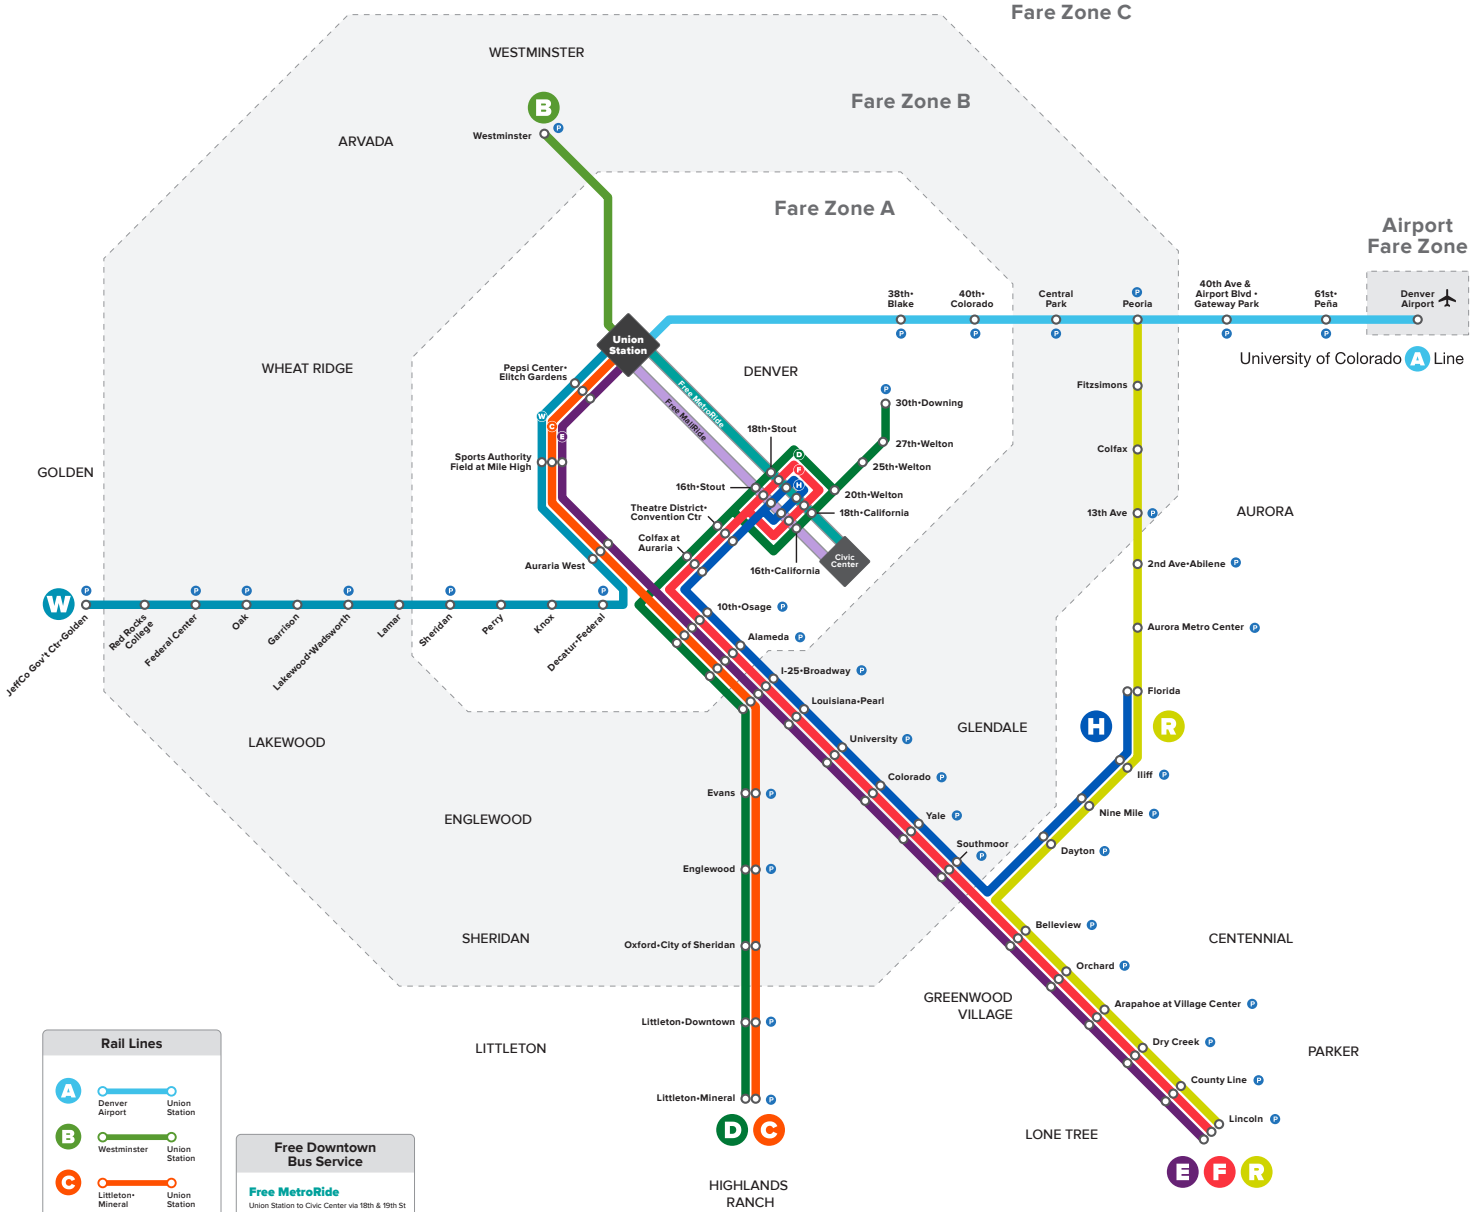

Rail System Map

Rail Lines	
A	Denver Airport - Union Station
B	Westminster - Union Station
C	Littleton - Mineral - Union Station
D	Littleton - Mineral - 18th - California
E	Lincoln - Union Station
F	Lincoln - 18th - California
H	Florida - 18th - California
R	Lincoln - Peoria
W	JeffCo Gov't Ctr - Golden - Union Station

Free Downtown Bus Service

Free MetroRide
Union Station to Civic Center via 18th & 19th St

Free MallRide
Union Station to Civic Center via 16th St

P Stations with parking. Fees may apply.